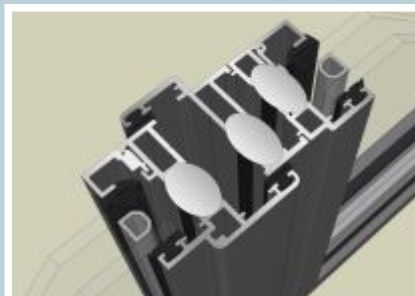

Sizes

Recommended Sizes	
Min. Width	350mm
Max. Width	650mm
Min. Height	350mm
Max. Height	1250mm

Couple Fixed windows to Openers without an extra coupling bar - Keeping your windows slim.