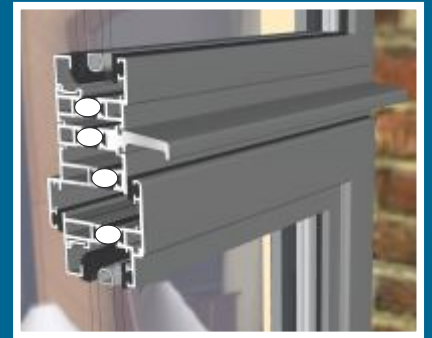

Aluminium Steel Replacement

Royale Window

Slim-line, Stylish & Easy To Install Steel Replacement Window

The Royale Steel Replacement Window

At just 32.5mm front to back, our new Royale Steel Replacement Windows are the slimmest thermally broken aluminium window system on the market. With such slim profiles replacing steel windows has never been easier - with no cutting back of plaster, brick or wooden sub-frames, speeding installation and reducing costs.

Features

- Our aluminium window is the perfect affordable replacement for Crittall's W20 Steel Window.
- Maintenance free aluminum.
- Slim thermally broken aluminium profiles with a depth of just 32.5mm.
- Ease of installation - no need to cut back plaster, brick or any existing subframes.
- Can be installed into existing or new timber subframes or direct to brick.
- Ultra slim sight-lines
- Fixed lites of just 25mm, vents of just 50mm & 13.25mm visible frame.
- Available at a much reduced cost when compared to steel windows.
- Highly secure with modern locking & can be tape glazed upon request.
- All internally glazed with high specification 16mm, 92% Krypton gas filled double glazed sealed units.
- Uses the latest polyamide break to achieve excellent U values in-line with current building regs.
- The aluminium sections can have welded corners (upon request) to further increase authenticity.
- Suitable for use in period properties, listed buildings, heritage and conservation areas.

Sizes

Recommended Sizes	
Min. Width	350mm
Max. Width	650mm
Min. Height	350mm
Max. Height	1250mm

Couple Fixed windows to Openers without an extra coupling bar - Keeping your windows slim.

Slimmest Heritage Window

Authentic Coupling Drip Bar

Authentic Dummy Butt Hinges

Locking - Shootbolts

Authentic Dummy Parliament Hinges