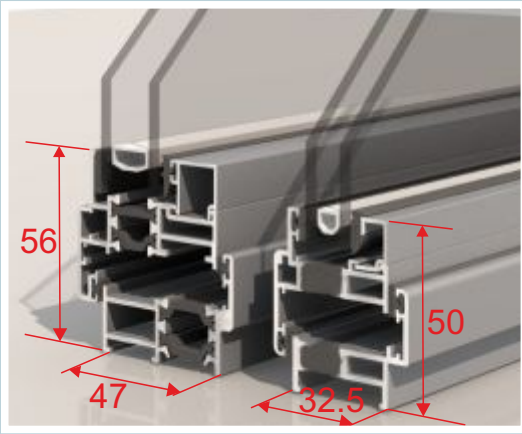

Aluminium Steel Replacement

Royale Window

Slim-line, Stylish & Easy To Install Steel Replacement Window

The Royale Steel Replacement Window

At just 32.5mm front to back, our new Royale Steel Replacement Windows are the slimmest thermally broken aluminium window system on the market. With such slim profiles replacing steel windows has never been easier - with no cutting back of plaster, brick or wooden sub-frames, speeding installation and reducing costs.

Features

- Our aluminium window is the perfect affordable replacement for Crittall's W20 Steel Window.
- Maintenance free aluminum.
- Slim thermally broken aluminium profiles with a depth of just 32.5mm.
- Ease of installation - no need to cut back plaster, brick or any existing subframes.
- Can be installed into existing or new timber subframes or direct to brick.
- Ultra slim sight-lines
- Fixed lites of just 25mm, vents of just 50mm & 13.25mm visible frame.
- Available at a much reduced cost when compared to steel windows.
- Highly secure with modern locking & can be tape glazed upon request.
- All internally glazed with high specification 16mm, 92% Krypton gas filled double glazed sealed units.
- Uses the latest polyamide break to achieve excellent U values in-line with current building regs.
- The aluminium sections can have welded corners (upon request) to further increase authenticity.
- Suitable for use in period properties, listed buildings, heritage and conservation areas.

Sizes

Recommended Sizes	
Min. Width	350mm
Max. Width	650mm
Min. Height	350mm
Max. Height	1250mm

Couple Fixed windows to Openers without an extra coupling bar - Keeping your windows slim.

Slimmest Heritage Window